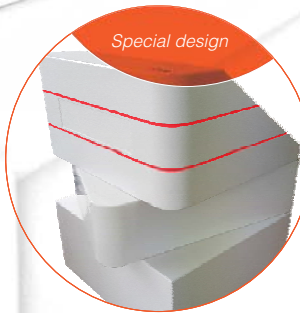

Check-in desks

Airport industry

Code: SLF - DSK

Available in single or double design

Custom design

With integrated display and accessories

High end materials and quality finish

SELF TRUST

High quality finish

Advantages:

Available in different materials:
wood, glass, stainless steel,
composite, stone
Customisable;
Single or double check in;
Integrated;

Special design

Integrated accessories

Available in stainless steel / glass finish