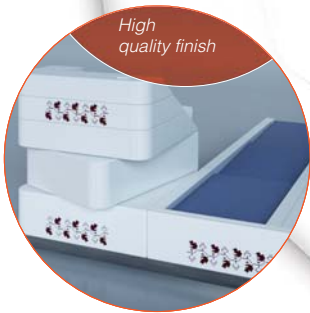

Check-in desks

Airport industry

Code: SLF - DSK

Available in single or double design

Custom design

With integrated display and accessories

High end materials and quality finish

SELF TRUST

High quality finish

Advantages:

Available in different materials:
wood, glass, stainless steel,
composite, stone
Customisable;
Single or double check in;
Integrated;

Special design

Integrated accessories

Available in stainless steel / glass finish